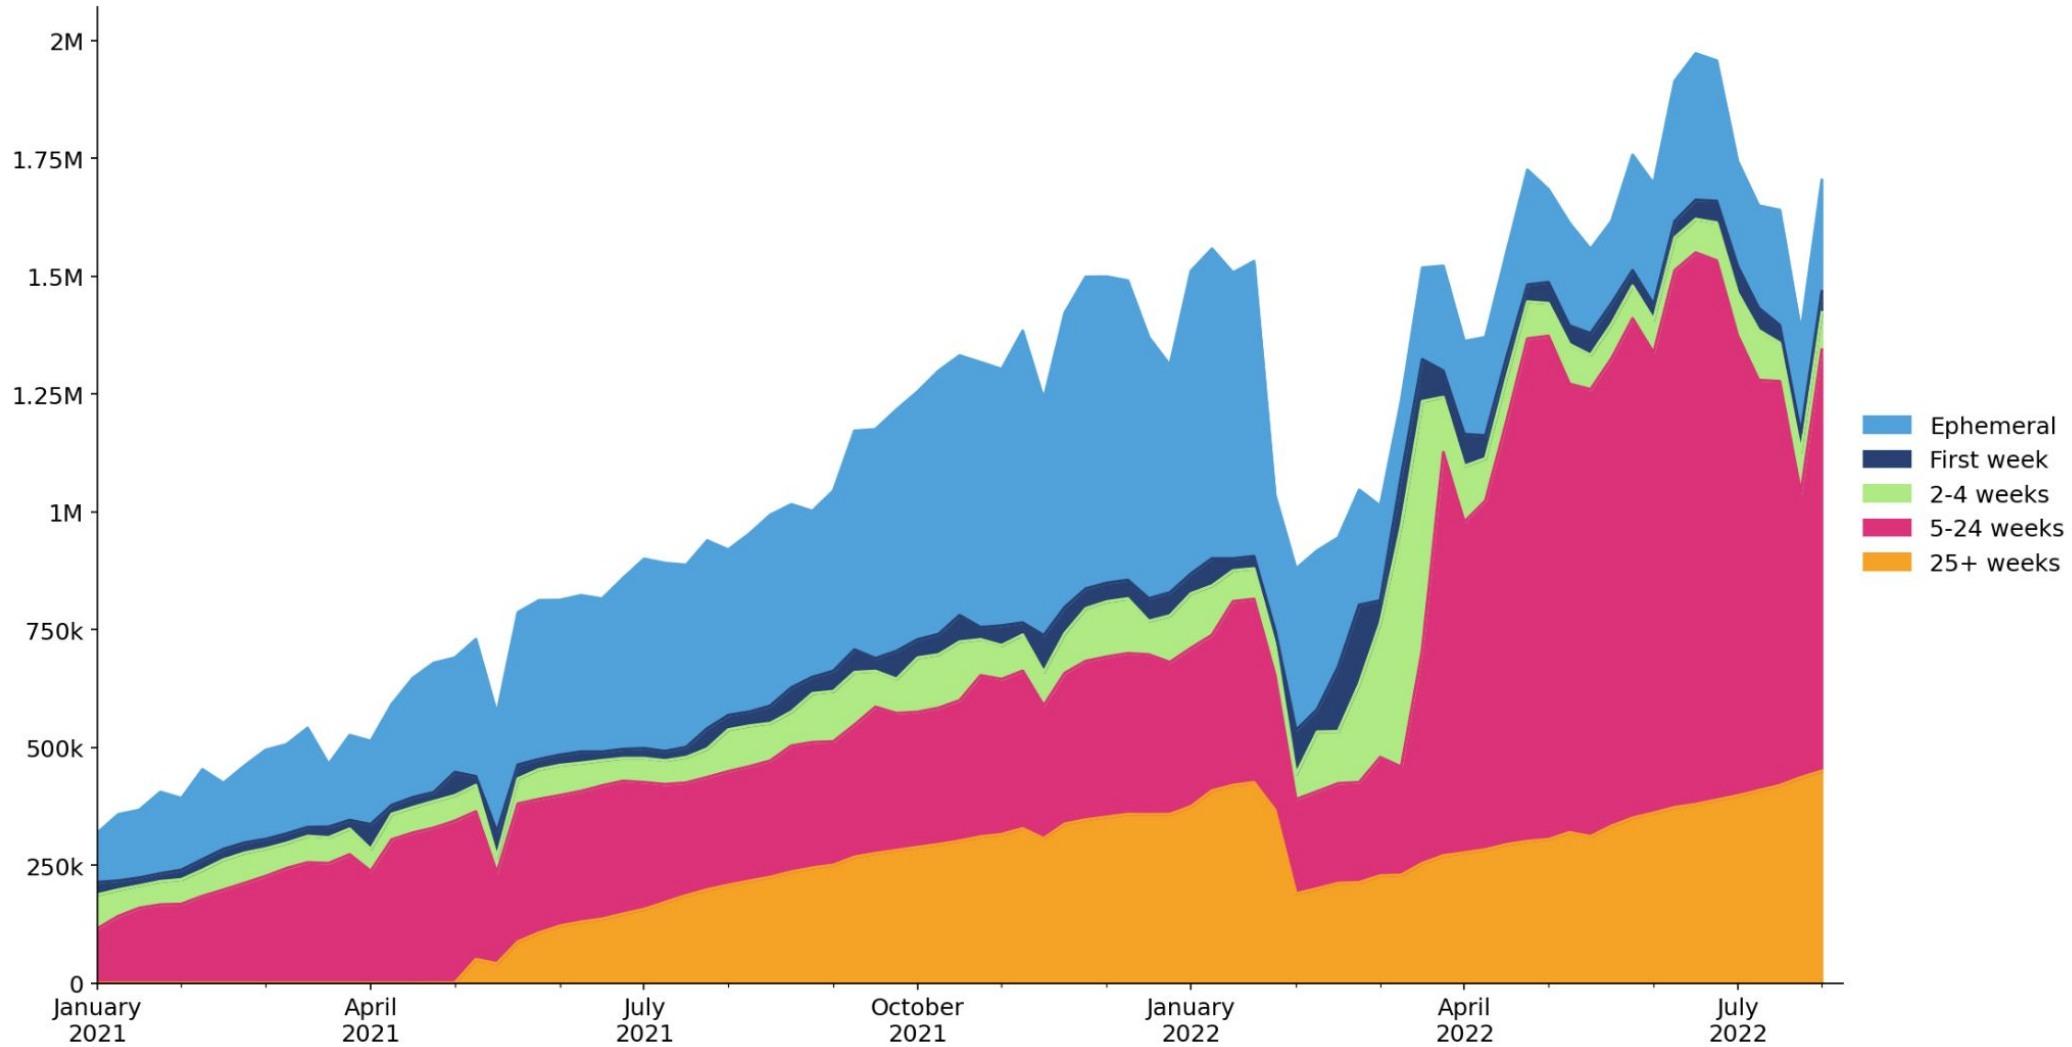

Fedora EPEL Mirror Stats (Stacked)

Unique IP addresses seen daily per release (28-day moving average)

Velociraptorizer

Fedora EPEL Mirror Stats

Unique IP addresses seen daily per release (7-day moving average)

Velociraptorizer

Extra Packages for Enterprise Linux: age category weekly checkins

Included: release = 9

Extra Packages for Enterprise Linux: age category weekly checkins

Included: release = 9

Extra Packages for Enterprise Linux: age category weekly checkins

Included: release = 8

Extra Packages for Enterprise Linux: age category weekly checkins

Included: release = 8

Extra Packages for Enterprise Linux: variant weekly checkins

Included: age = persistent, release = 9

Extra Packages for Enterprise Linux: variant weekly checkins

Included: age = ephemeral, release = 9

Extra Packages for Enterprise Linux: variant weekly checkins

Included: release = 9

CentOS Stream 9 dnf countme systems
(older than one week)