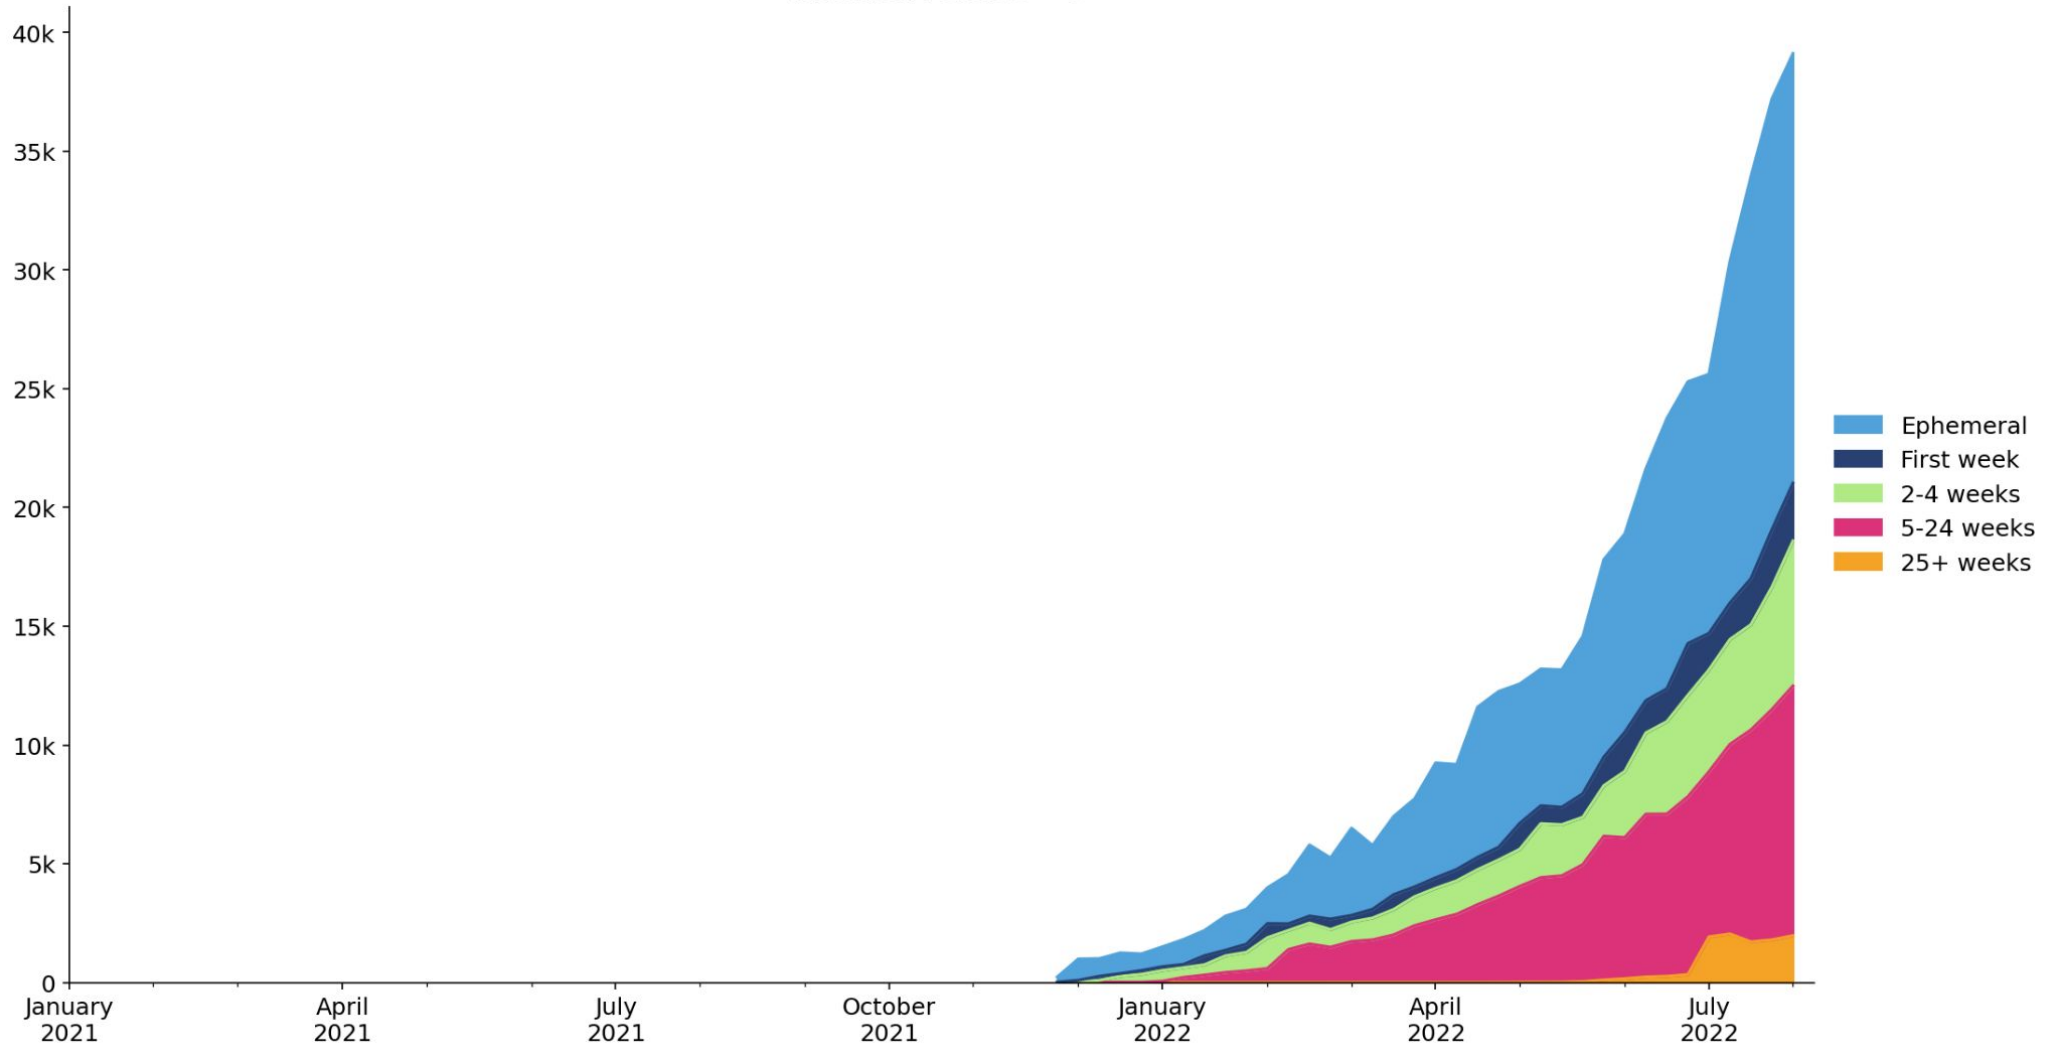

Fedora EPEL Mirror Stats (Stacked)

Unique IP addresses seen daily per release (28-day moving average)

Velociraptorizer

Fedora EPEL Mirror Stats

Unique IP addresses seen daily per release (7-day moving average)

Velociraptorizer

Extra Packages for Enterprise Linux: age category weekly checkins

Included: release = 9

Extra Packages for Enterprise Linux: age category weekly checkins

Included: release = 9

Extra Packages for Enterprise Linux: age category weekly checkins