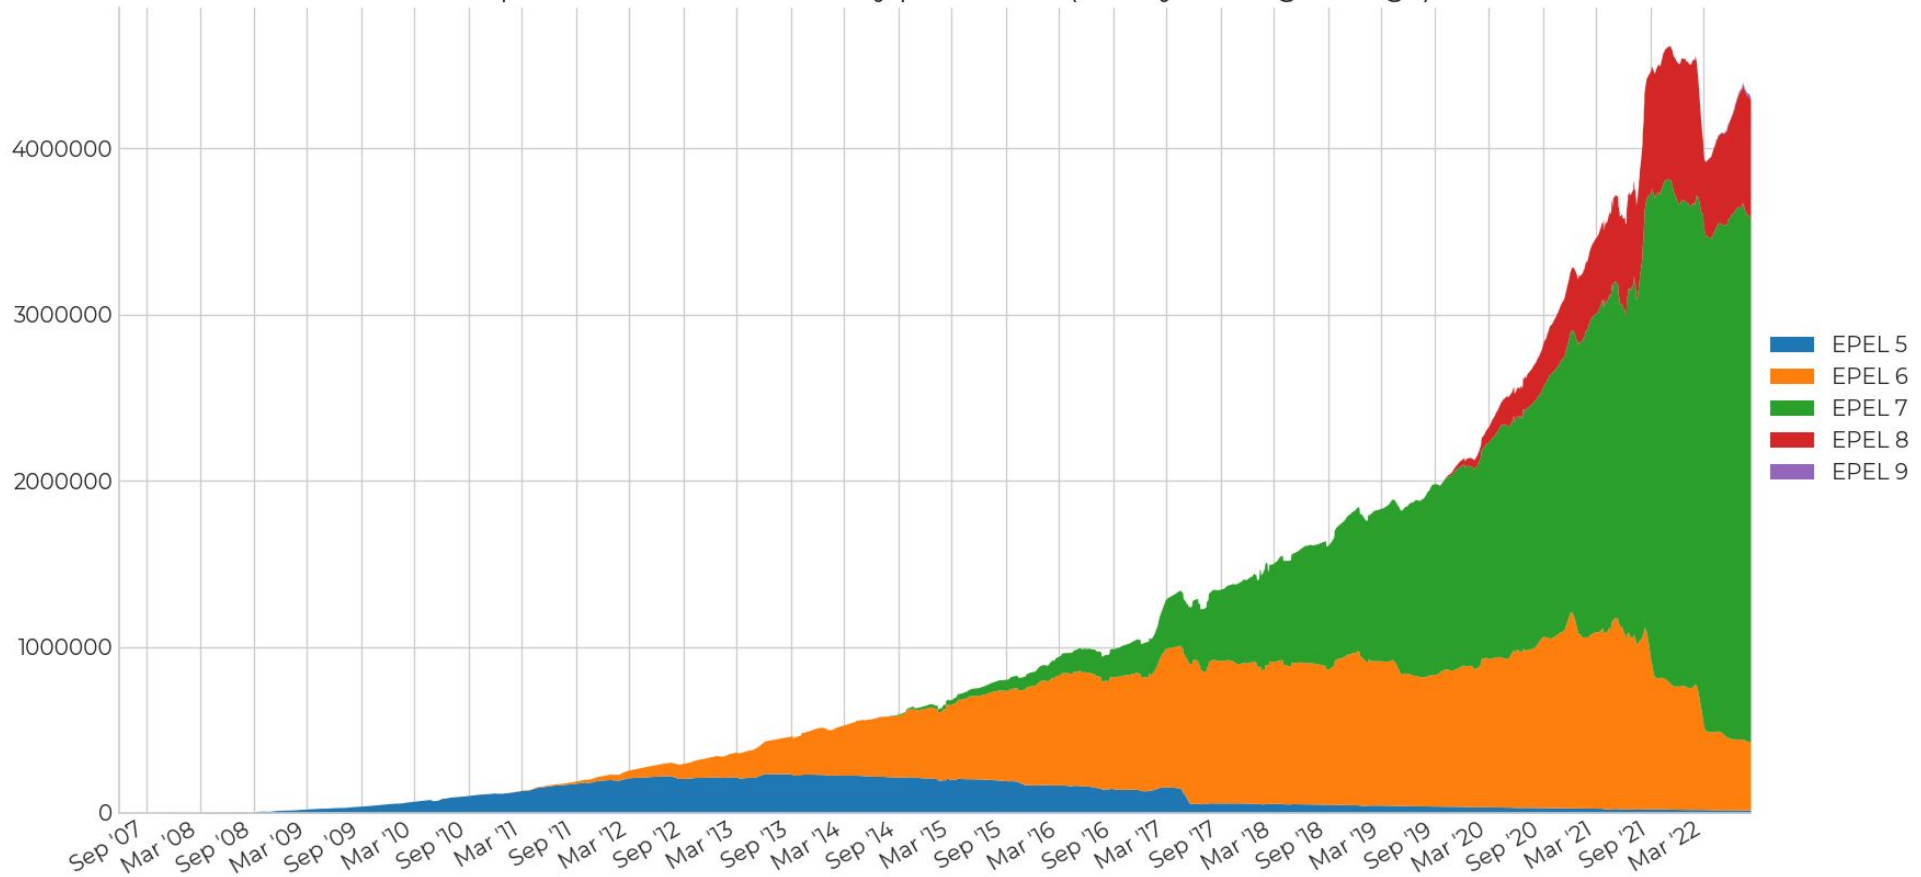

Fedora EPEL Mirror Stats (Stacked)

Unique IP addresses seen daily per release (28-day moving average)

Velociraptorizer

Fedora EPEL Mirror Stats

Unique IP addresses seen daily per release (7-day moving average)

Velociraptorizer

Extra Packages for Enterprise Linux: age category weekly checkins

Included: release = 9

Extra Packages for Enterprise Linux: age category weekly checkins

Included: release = 9

Extra Packages for Enterprise Linux: age category weekly checkins