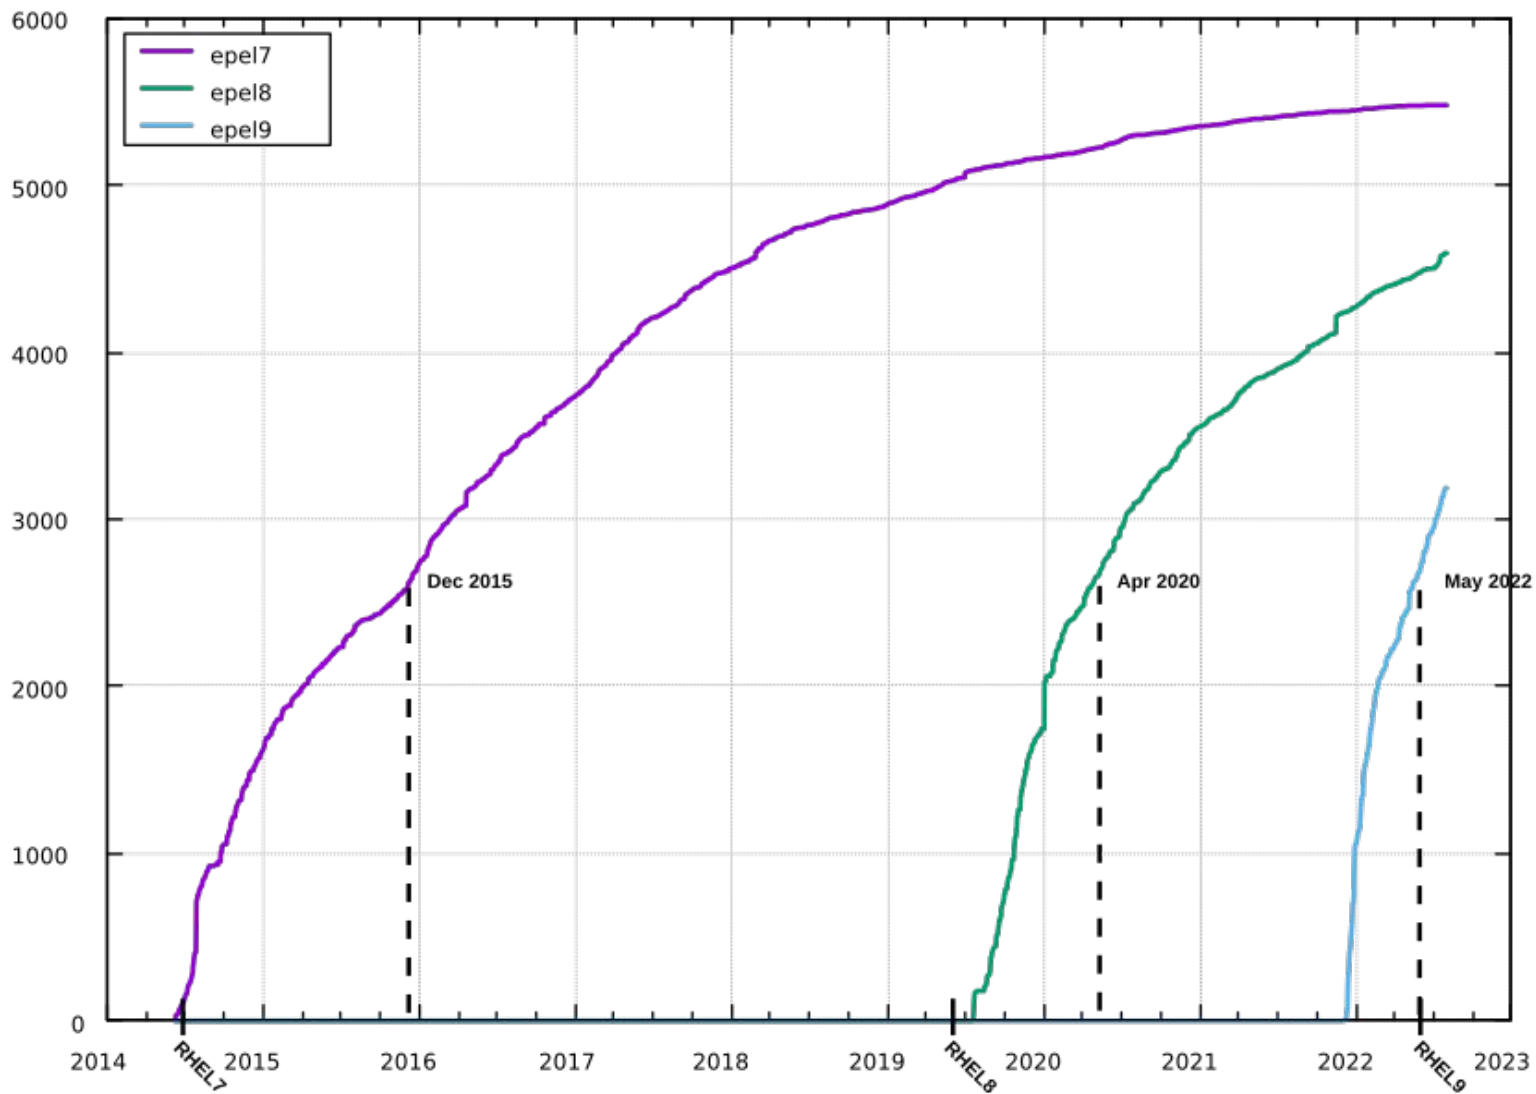

Included: release = 8

EPEL Survey

<https://fedoraproject.limequery.com/396386>

<https://tinyurl.com/epelsurvey2022>

Number of EPEL Source Packages

screen

icewm

ANSIBLE