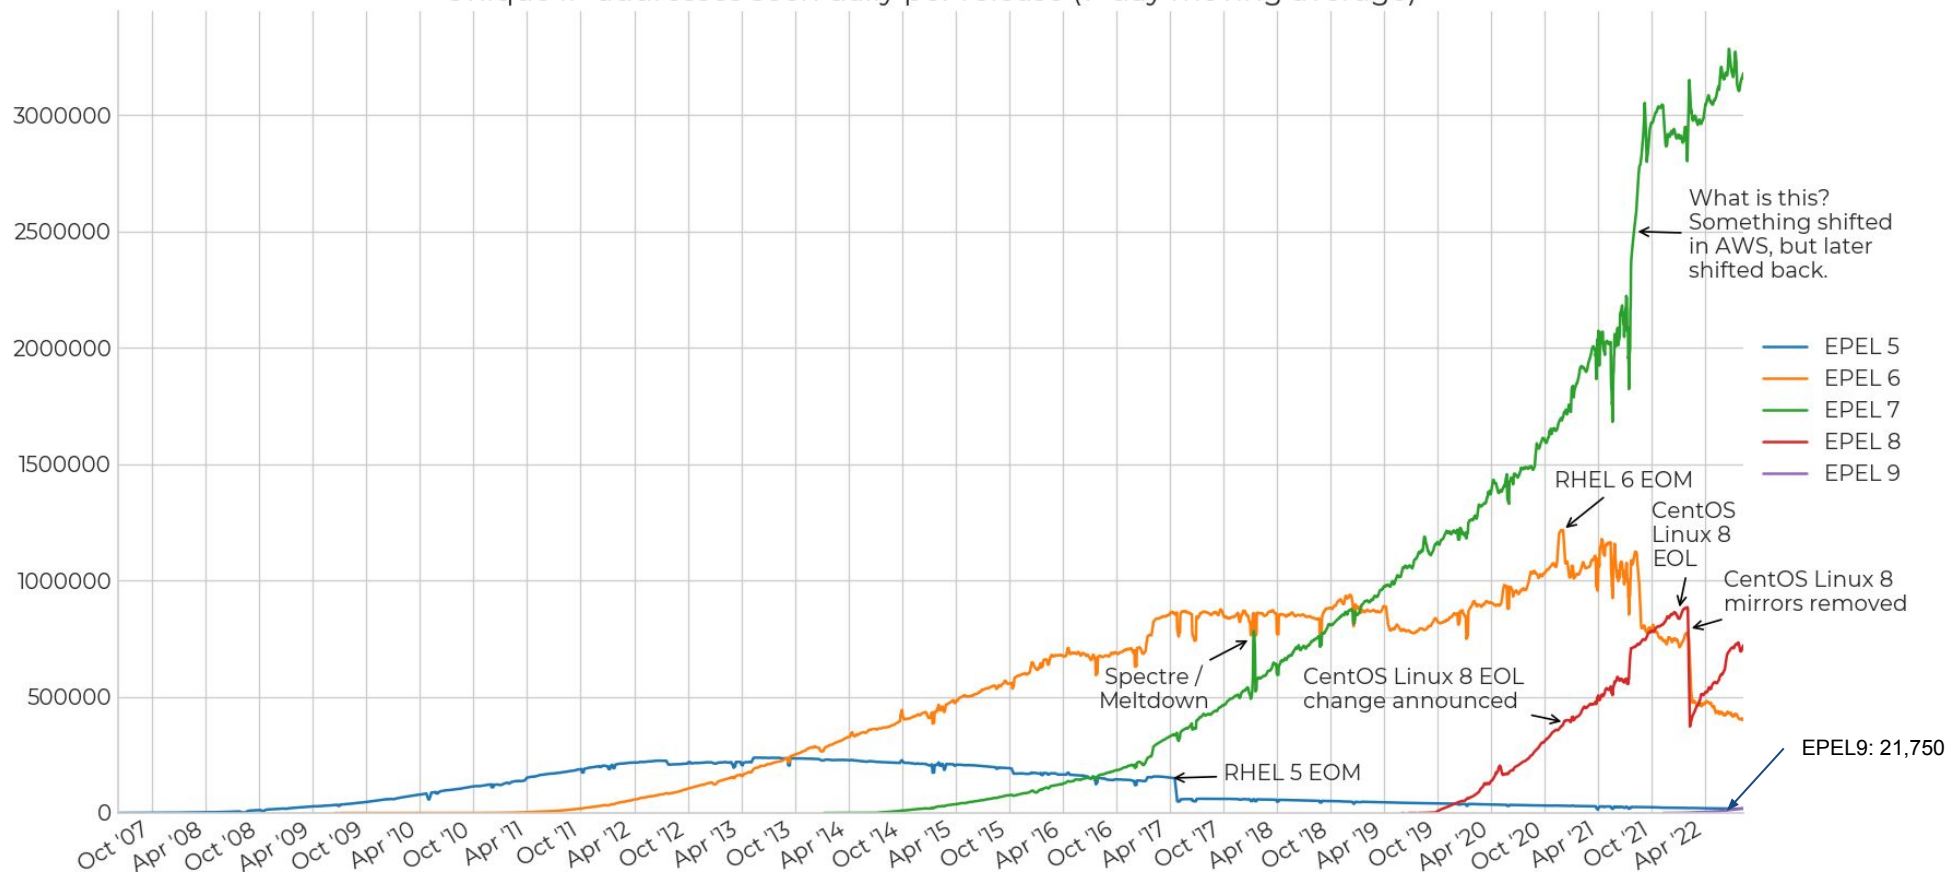

Fedora EPEL Mirror Stats (Stacked)

Unique IP addresses seen daily per release (28-day moving average)

Velociraptorizer

Fedora EPEL Mirror Stats

Unique IP addresses seen daily per release (7-day moving average)

Velociraptorizer

Extra Packages for Enterprise Linux: age category weekly checkins

Included: release = 9

Extra Packages for Enterprise Linux: age category weekly checkins

Included: release = 9

Extra Packages for Enterprise Linux: age category weekly checkins

Included: release = 8

Extra Packages for Enterprise Linux: age category weekly checkins

Included: release = 8

Extra Packages for Enterprise Linux: variant weekly checkins

Included: age = persistent, release = 9