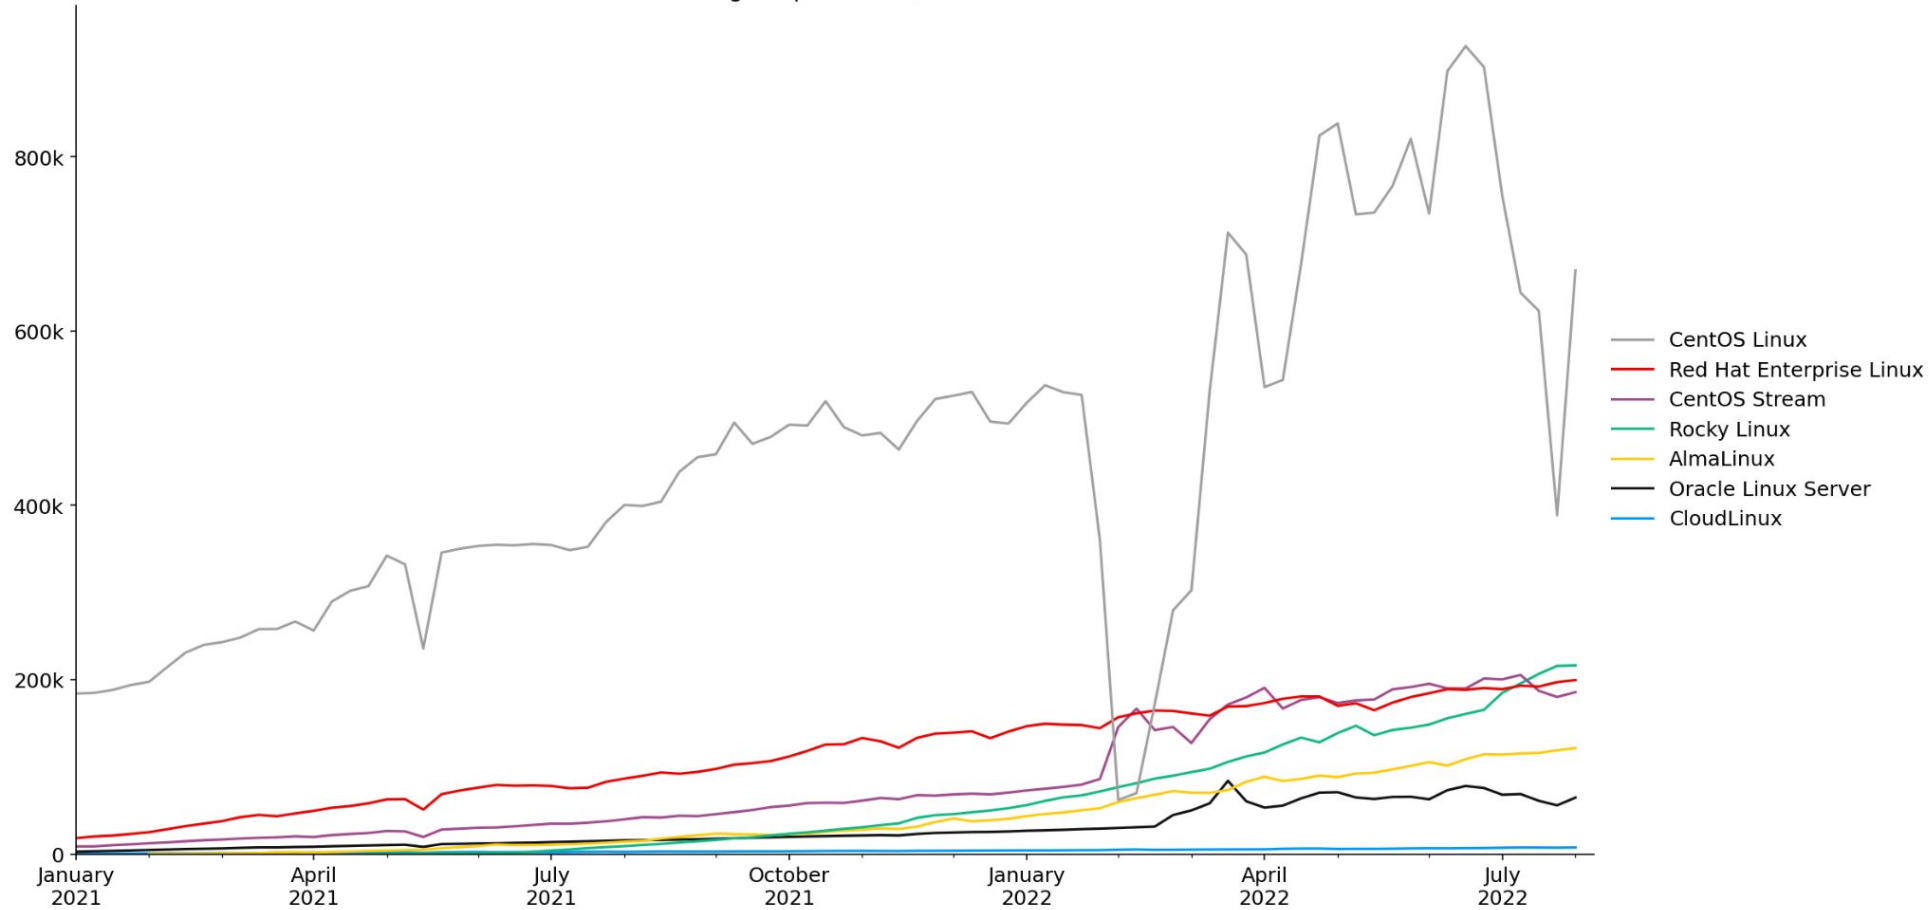

Included: release = 8

Extra Packages for Enterprise Linux: age category weekly checkins

Included: release = 8

Extra Packages for Enterprise Linux: variant weekly checkins

Included: age = persistent, release = 9

Extra Packages for Enterprise Linux: variant weekly checkins

Included: age = ephemeral, release = 9

Extra Packages for Enterprise Linux: variant weekly checkins

Included: release = 9

CentOS Stream 9 dnf countme systems
(older than one week)

Extra Packages for Enterprise Linux: variant weekly checkins

Included: age = persistent, release = 8

Extra Packages for Enterprise Linux: variant weekly checkins

Included: release = 8, age = ephemeral

Extra Packages for Enterprise Linux: variant weekly checkins