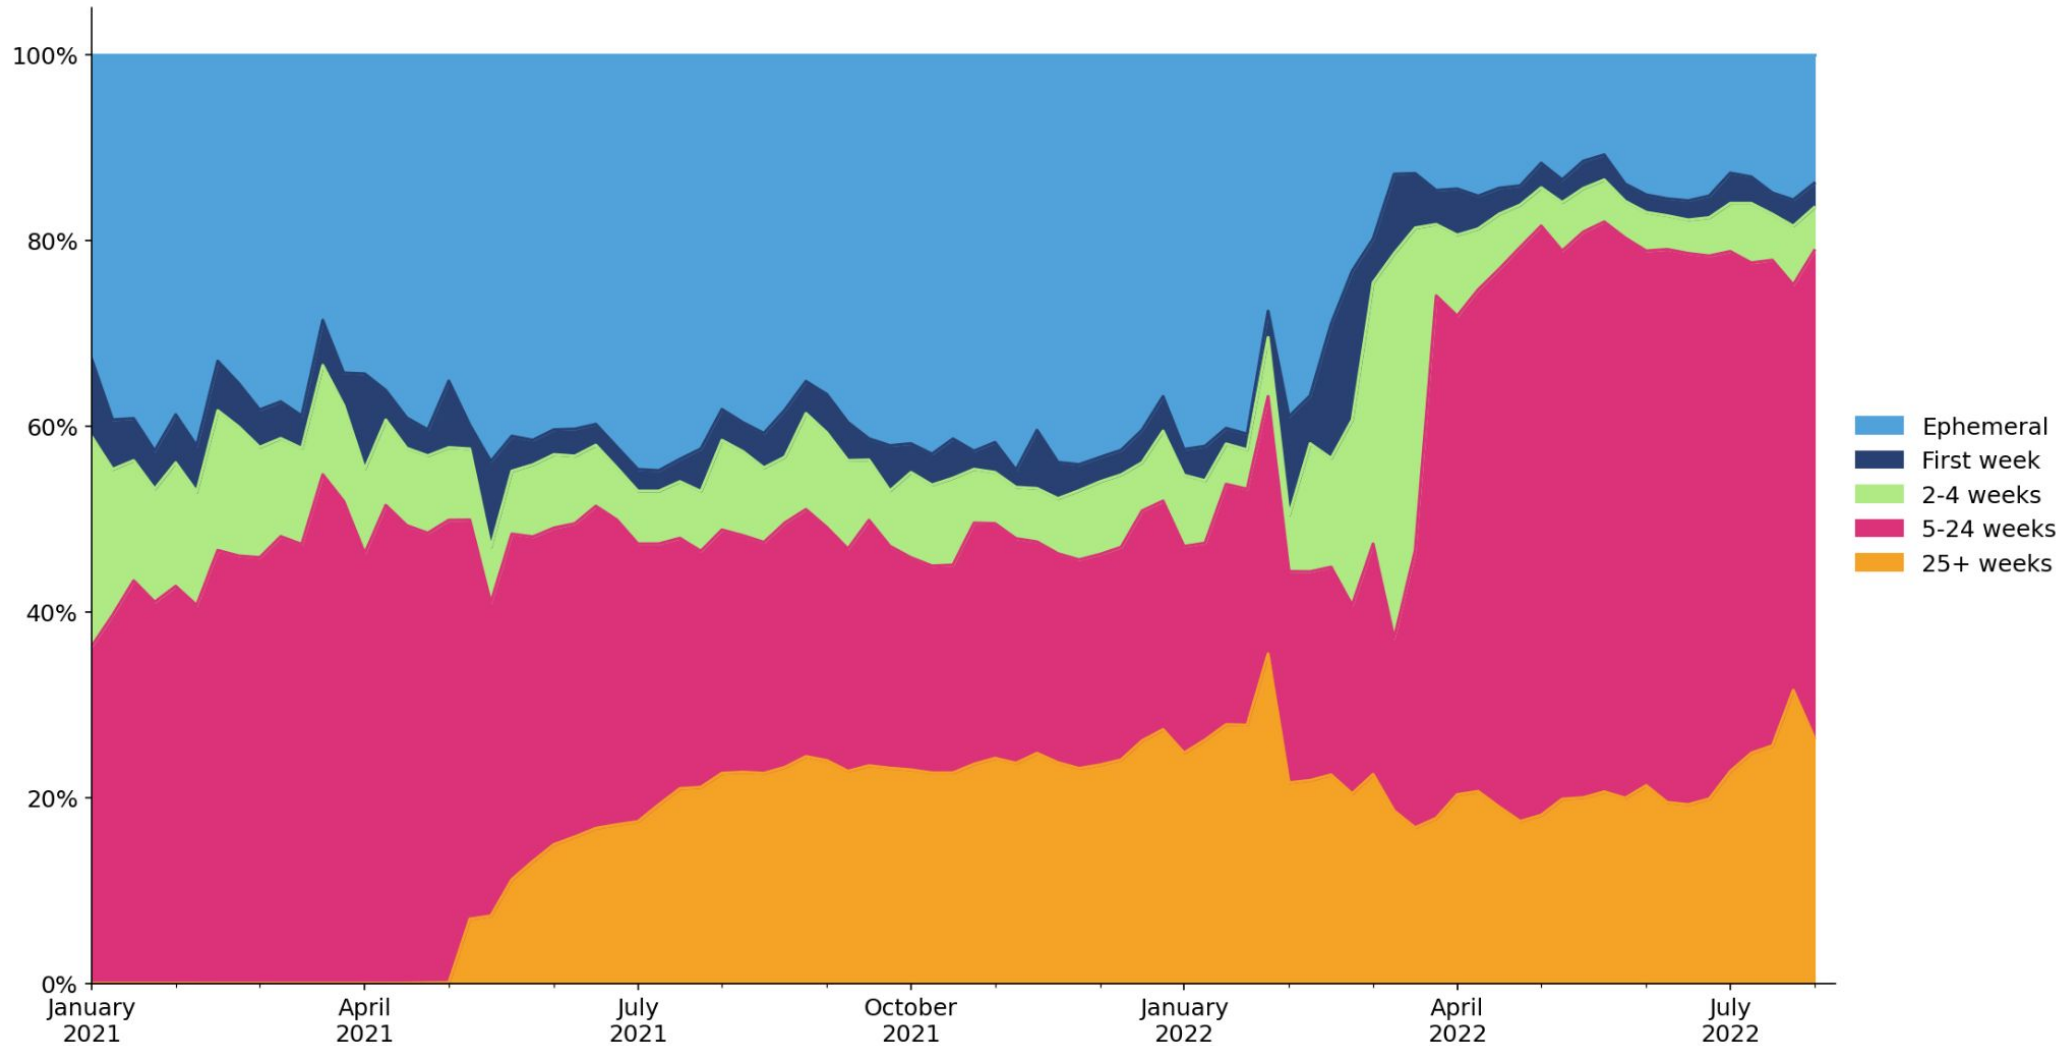

Fedora EPEL Mirror Stats (Stacked)

Unique IP addresses seen daily per release (28-day moving average)

Velociraptorizer

Fedora EPEL Mirror Stats

Unique IP addresses seen daily per release (7-day moving average)

Velociraptorizer

Extra Packages for Enterprise Linux: age category weekly checkins

Included: release = 9

Extra Packages for Enterprise Linux: age category weekly checkins

Included: release = 9

Extra Packages for Enterprise Linux: age category weekly checkins

Included: release = 8

Extra Packages for Enterprise Linux: age category weekly checkins

Included: release = 8

Extra Packages for Enterprise Linux: variant weekly checkins

Included: age = persistent, release = 9

Extra Packages for Enterprise Linux: variant weekly checkins

Included: age = ephemeral, release = 9

Extra Packages for Enterprise Linux: variant weekly checkins

Included: release = 9

CentOS Stream 9 dnf countme systems
(older than one week)