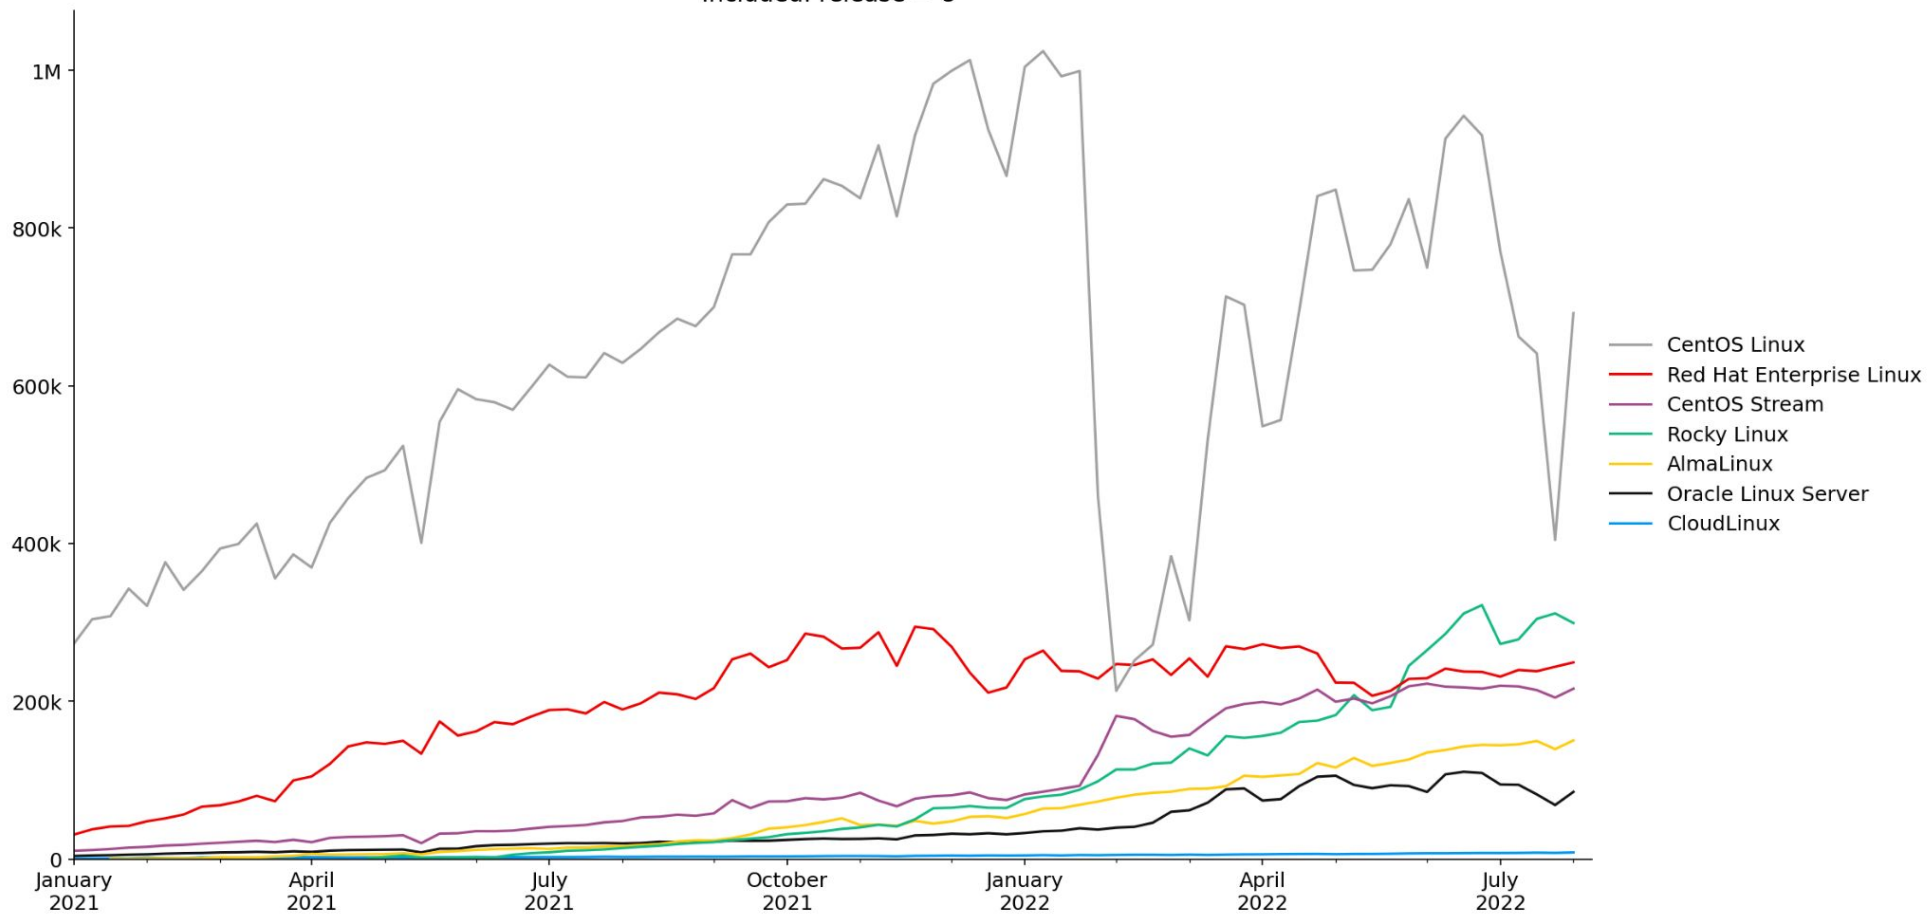

Extra Packages for Enterprise Linux: variant weekly checkins

Included: age = persistent, release = 8

Extra Packages for Enterprise Linux: variant weekly checkins

Included: release = 8, age = ephemeral

Extra Packages for Enterprise Linux: variant weekly checkins

Included: release = 8

EPEL Survey

<https://fedoraproject.limequery.com/396386>

<https://tinyurl.com/epelsurvey2022>

Number of EPEL Source Packages

screen

icewm

ANSIBLE