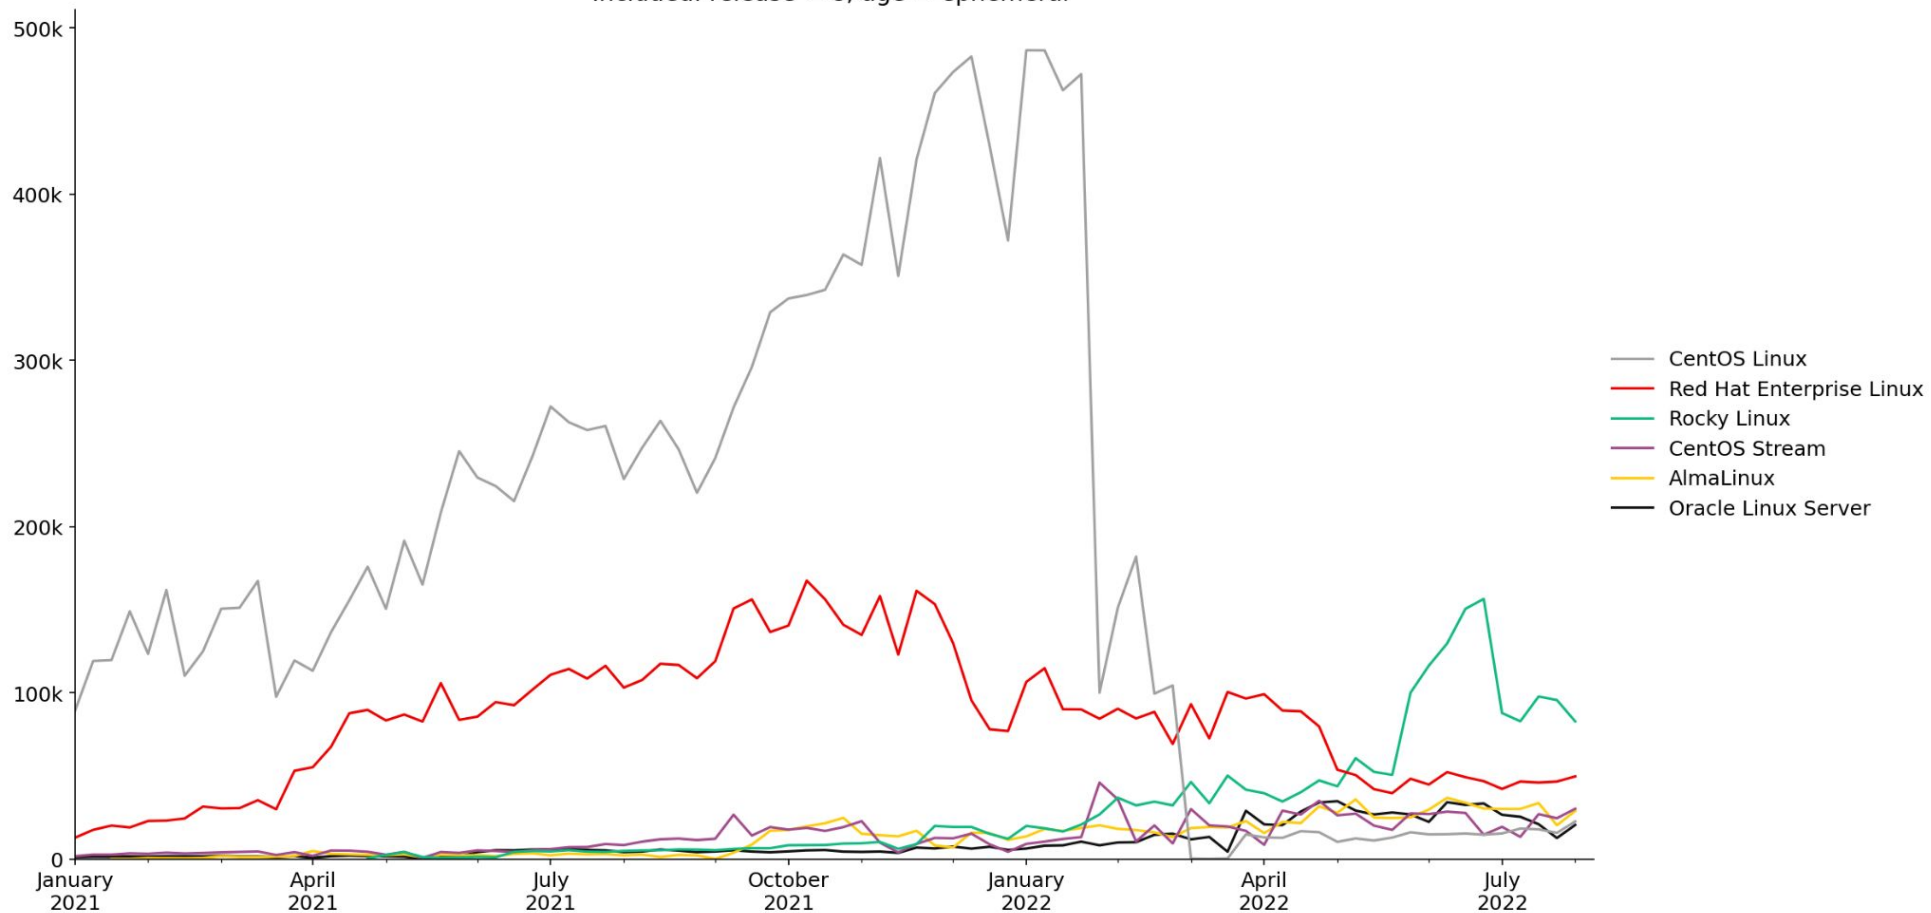

Included: release = 8

Extra Packages for Enterprise Linux: age category weekly checkins

Included: release = 8

Extra Packages for Enterprise Linux: variant weekly checkins

Included: age = persistent, release = 9

Extra Packages for Enterprise Linux: variant weekly checkins

Included: age = ephemeral, release = 9

Extra Packages for Enterprise Linux: variant weekly checkins

Included: release = 9

CentOS Stream 9 dnf countme systems
(older than one week)

Extra Packages for Enterprise Linux: variant weekly checkins

Included: age = persistent, release = 8

Extra Packages for Enterprise Linux: variant weekly checkins

Included: release = 8, age = ephemeral

Extra Packages for Enterprise Linux: variant weekly checkins