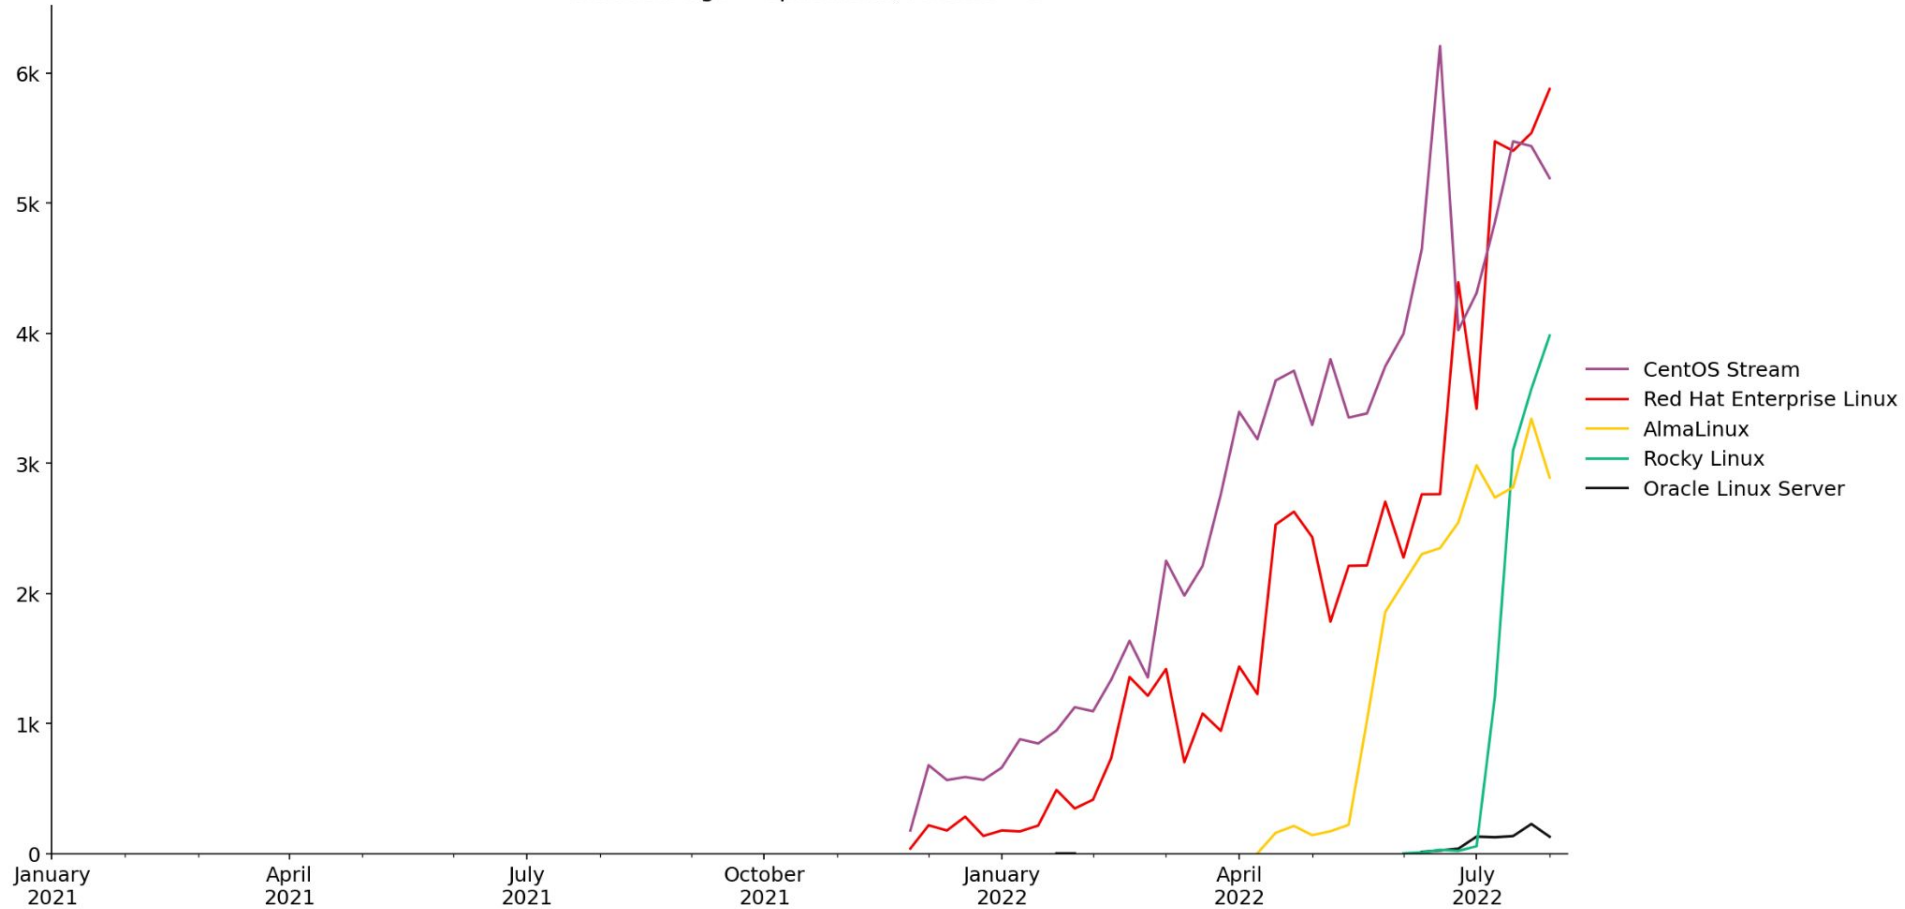

Extra Packages for Enterprise Linux: variant weekly checkins

Included: age = ephemeral, release = 9