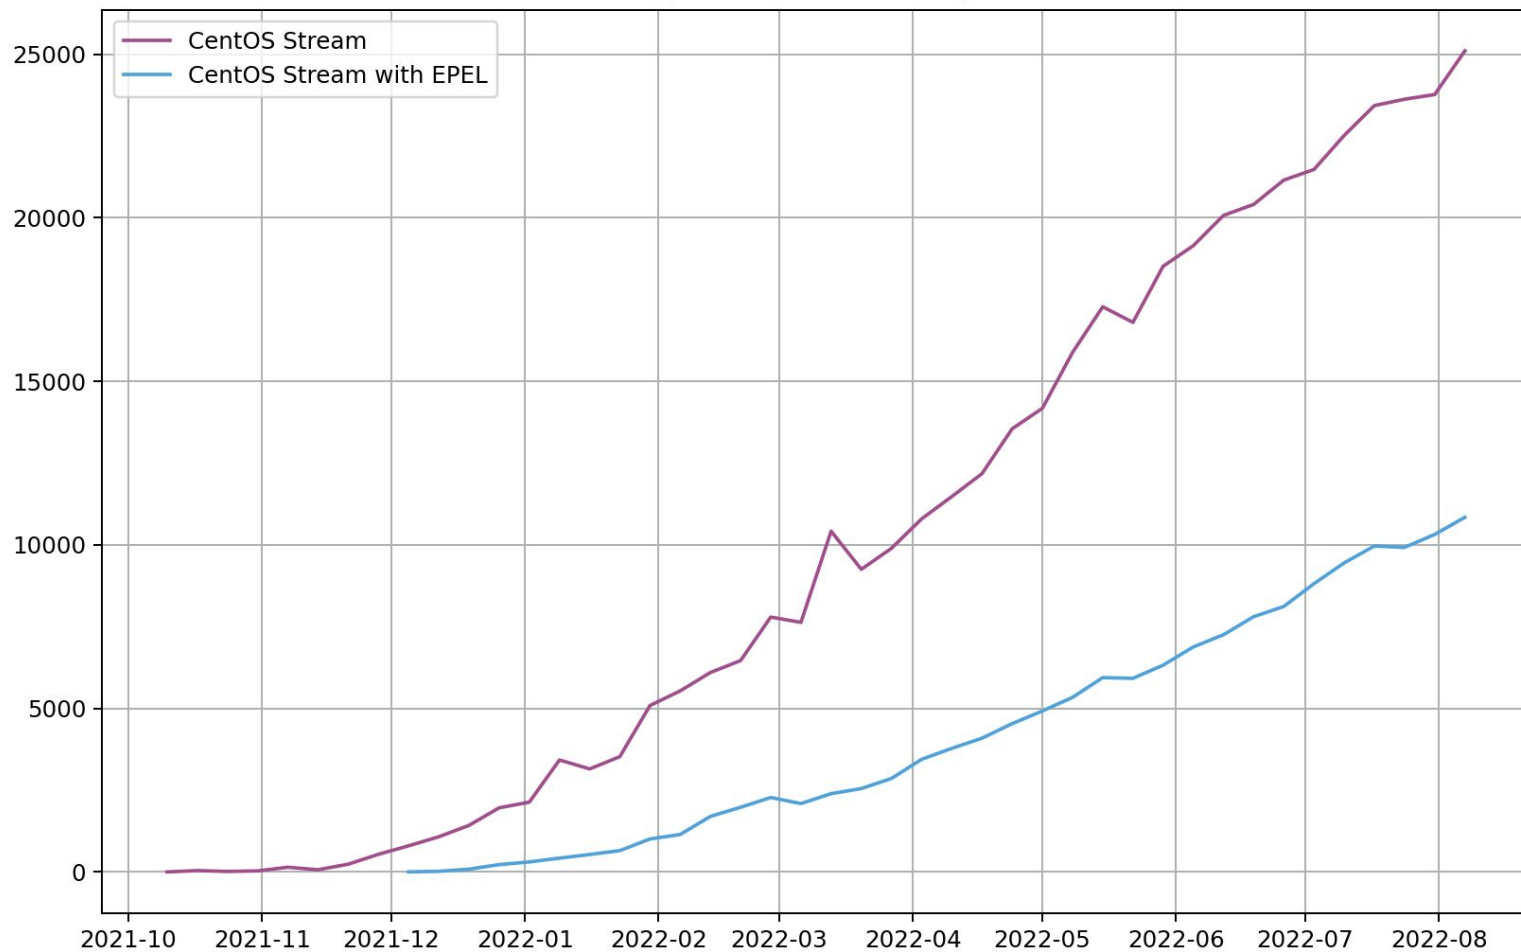

Extra Packages for Enterprise Linux: variant weekly checkins

Included: age = ephemeral, release = 9

Extra Packages for Enterprise Linux: variant weekly checkins

Included: release = 9

CentOS Stream 9 dnf countme systems
(older than one week)

Extra Packages for Enterprise Linux: variant weekly checkins

Included: age = persistent, release = 8

Extra Packages for Enterprise Linux: variant weekly checkins

Included: release = 8, age = ephemeral

Extra Packages for Enterprise Linux: variant weekly checkins