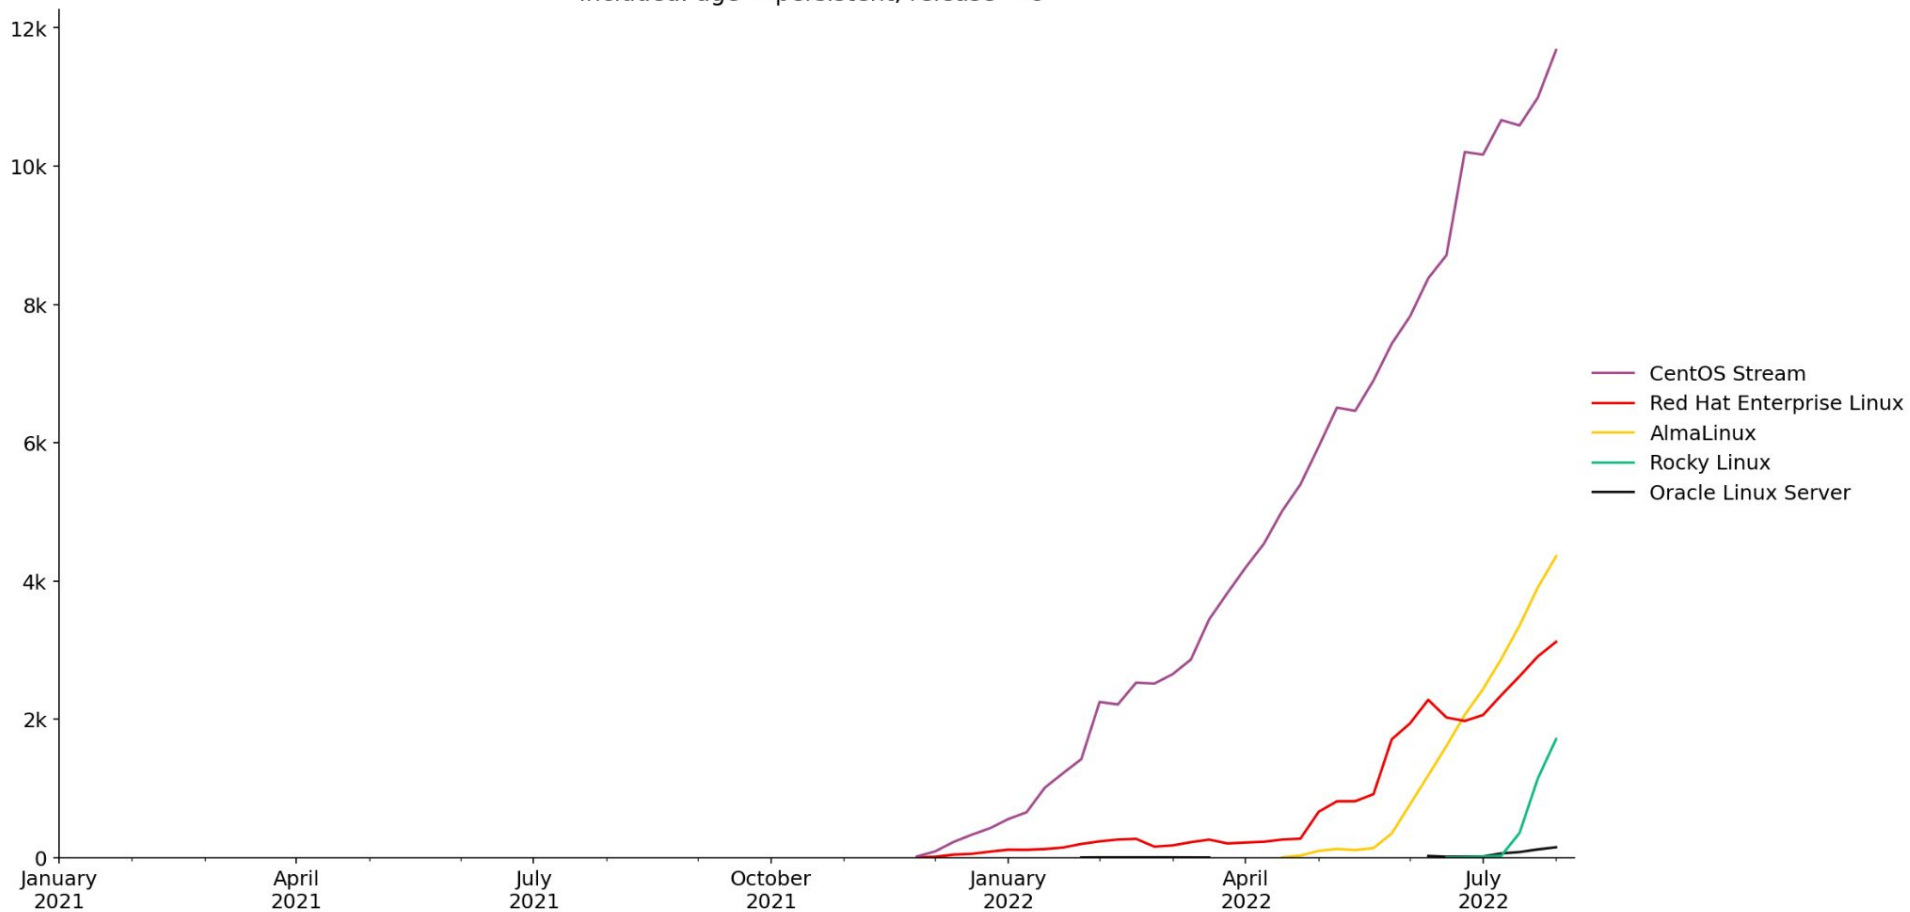

Included: release = 8

Extra Packages for Enterprise Linux: age category weekly checkins

Included: release = 8

Extra Packages for Enterprise Linux: variant weekly checkins

Included: age = persistent, release = 9