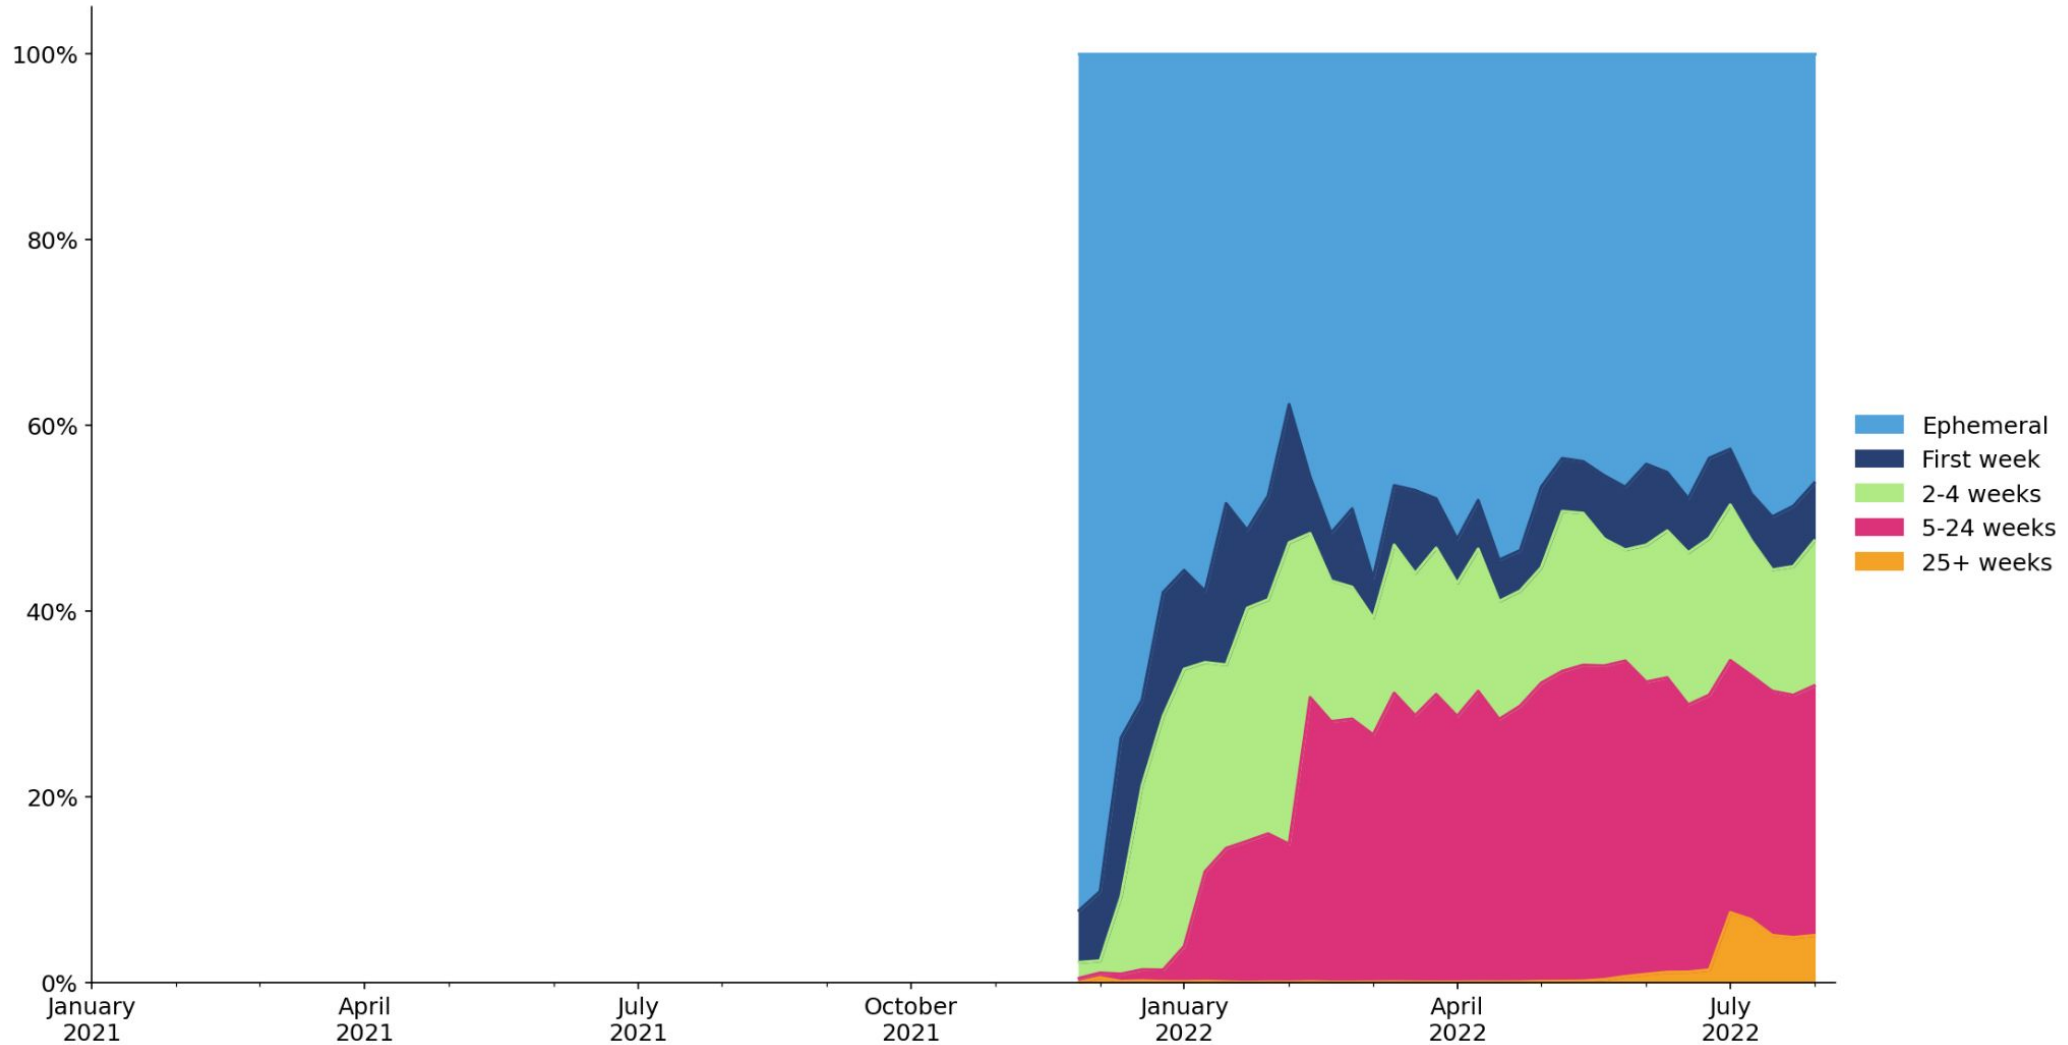

Velociraptorizer

Extra Packages for Enterprise Linux: age category weekly checkins

Included: release = 9

Extra Packages for Enterprise Linux: age category weekly checkins

Included: release = 9

Extra Packages for Enterprise Linux: age category weekly checkins

Included: release = 8

Extra Packages for Enterprise Linux: age category weekly checkins

Included: release = 8

Extra Packages for Enterprise Linux: variant weekly checkins

Included: age = persistent, release = 9