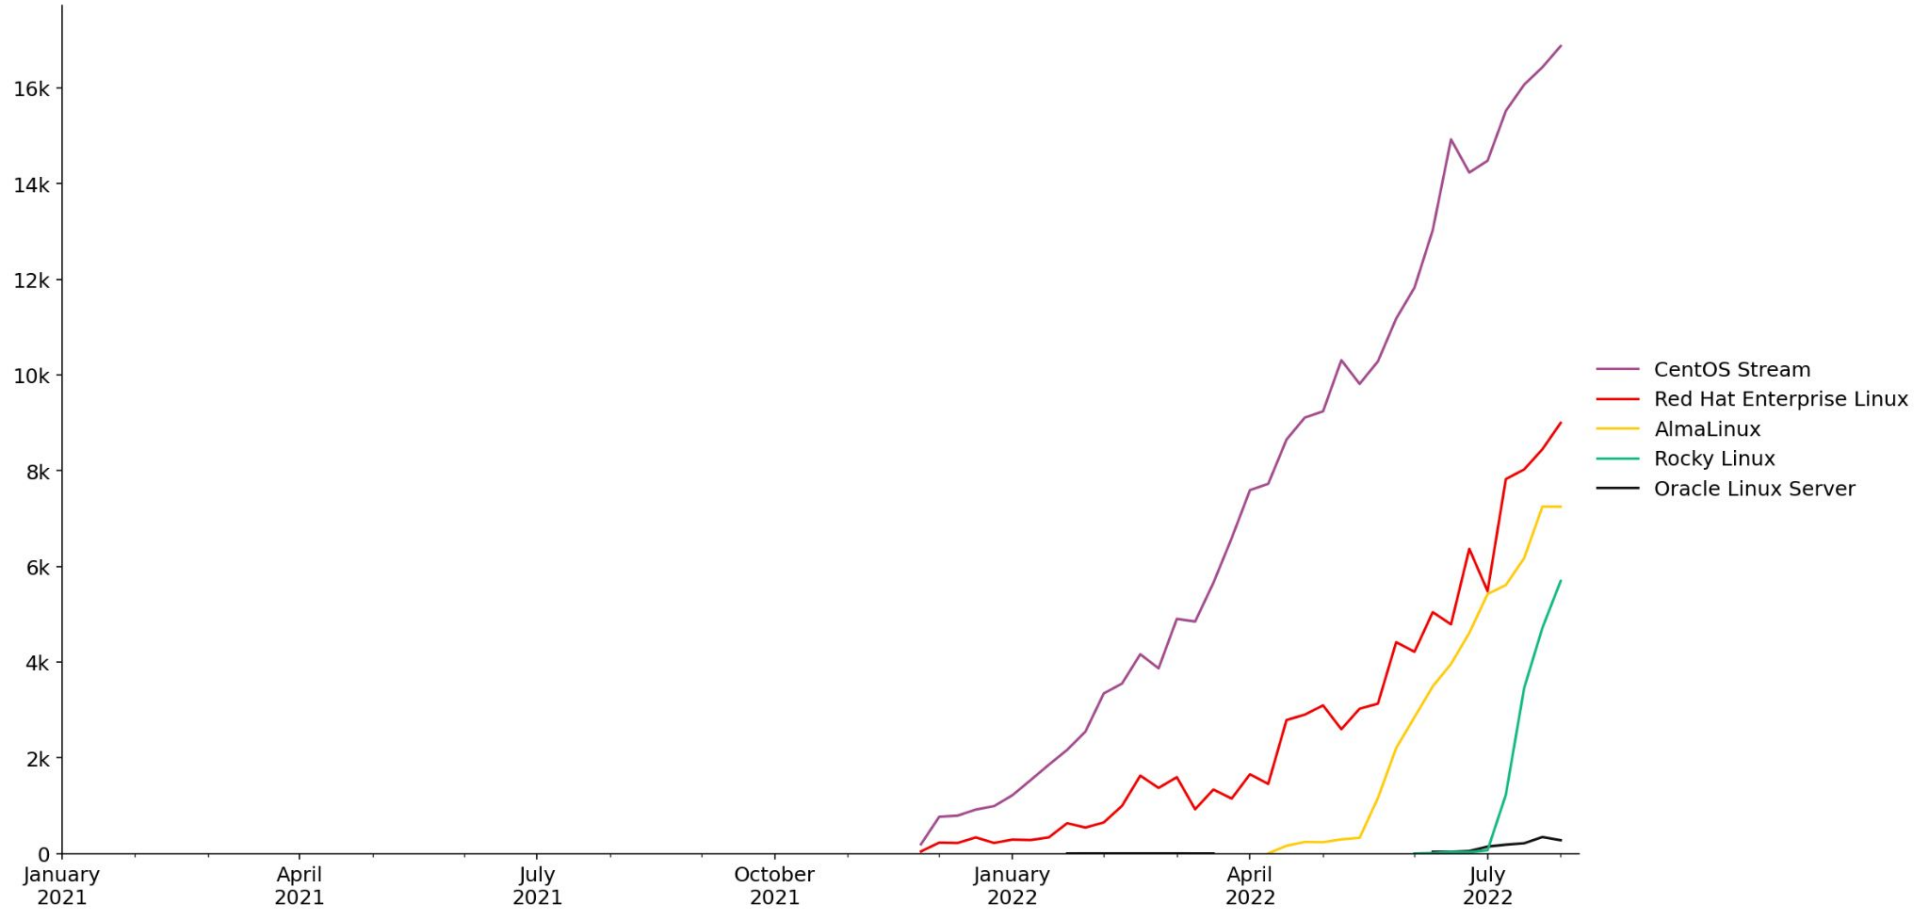

CentOS Stream 9 dnf countme systems
(older than one week)

Extra Packages for Enterprise Linux: variant weekly checkins

Included: release = 9